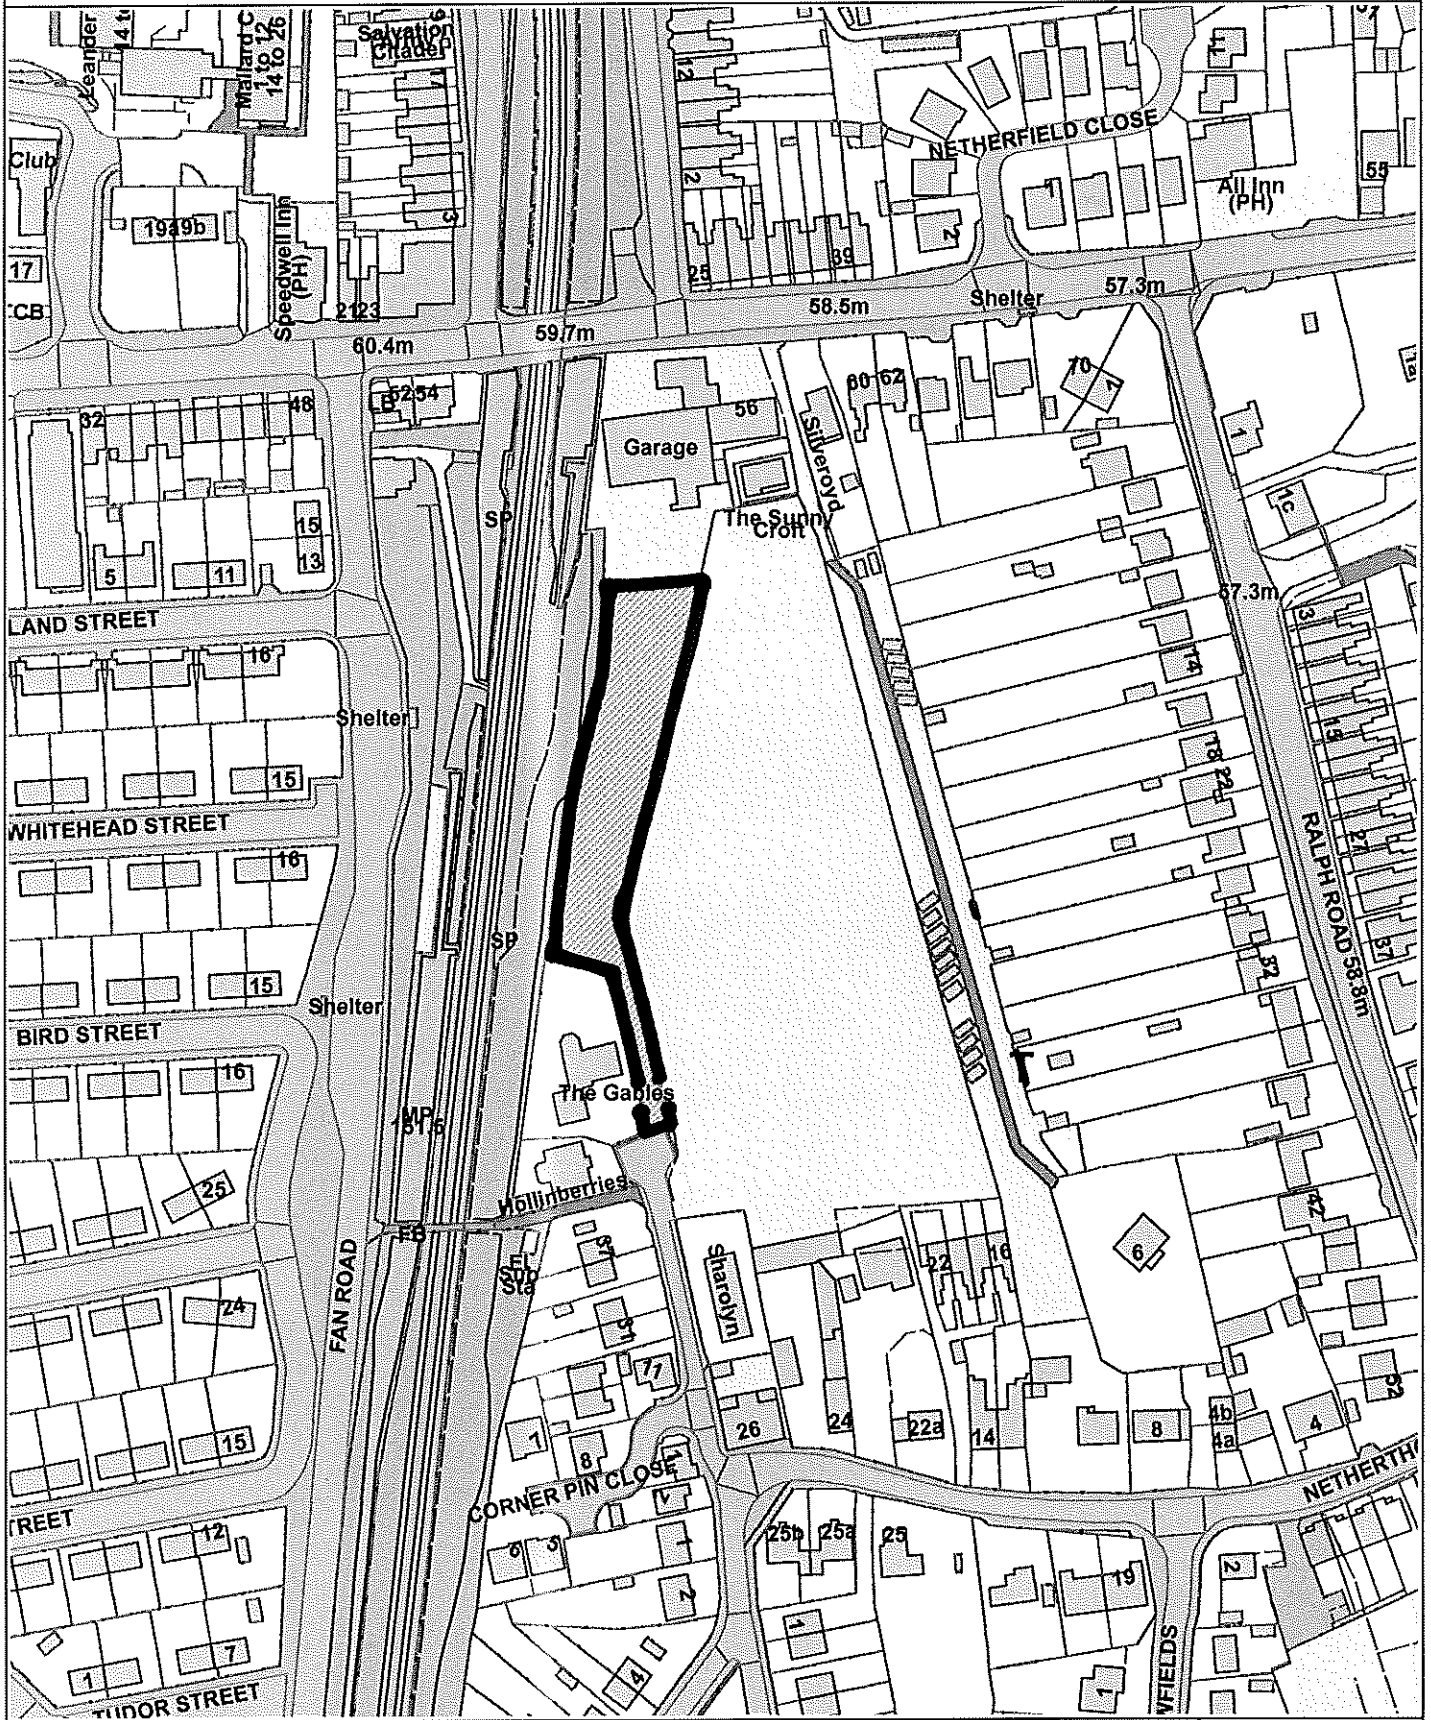

PLANNING COMMITTEE - CHE/17/00037/FUL - THE GABLES

Reproduced from the Ordnance Survey map with the permission of the Controller of Her Majesty's Stationery Office © Crown Copyright 2012.
 Unauthorised reproduction infringes Crown Copyright and may lead to prosecution or civil proceedings.
 Chesterfield Borough Council Licence No. 100018505 (2017)

Scale 1:1750